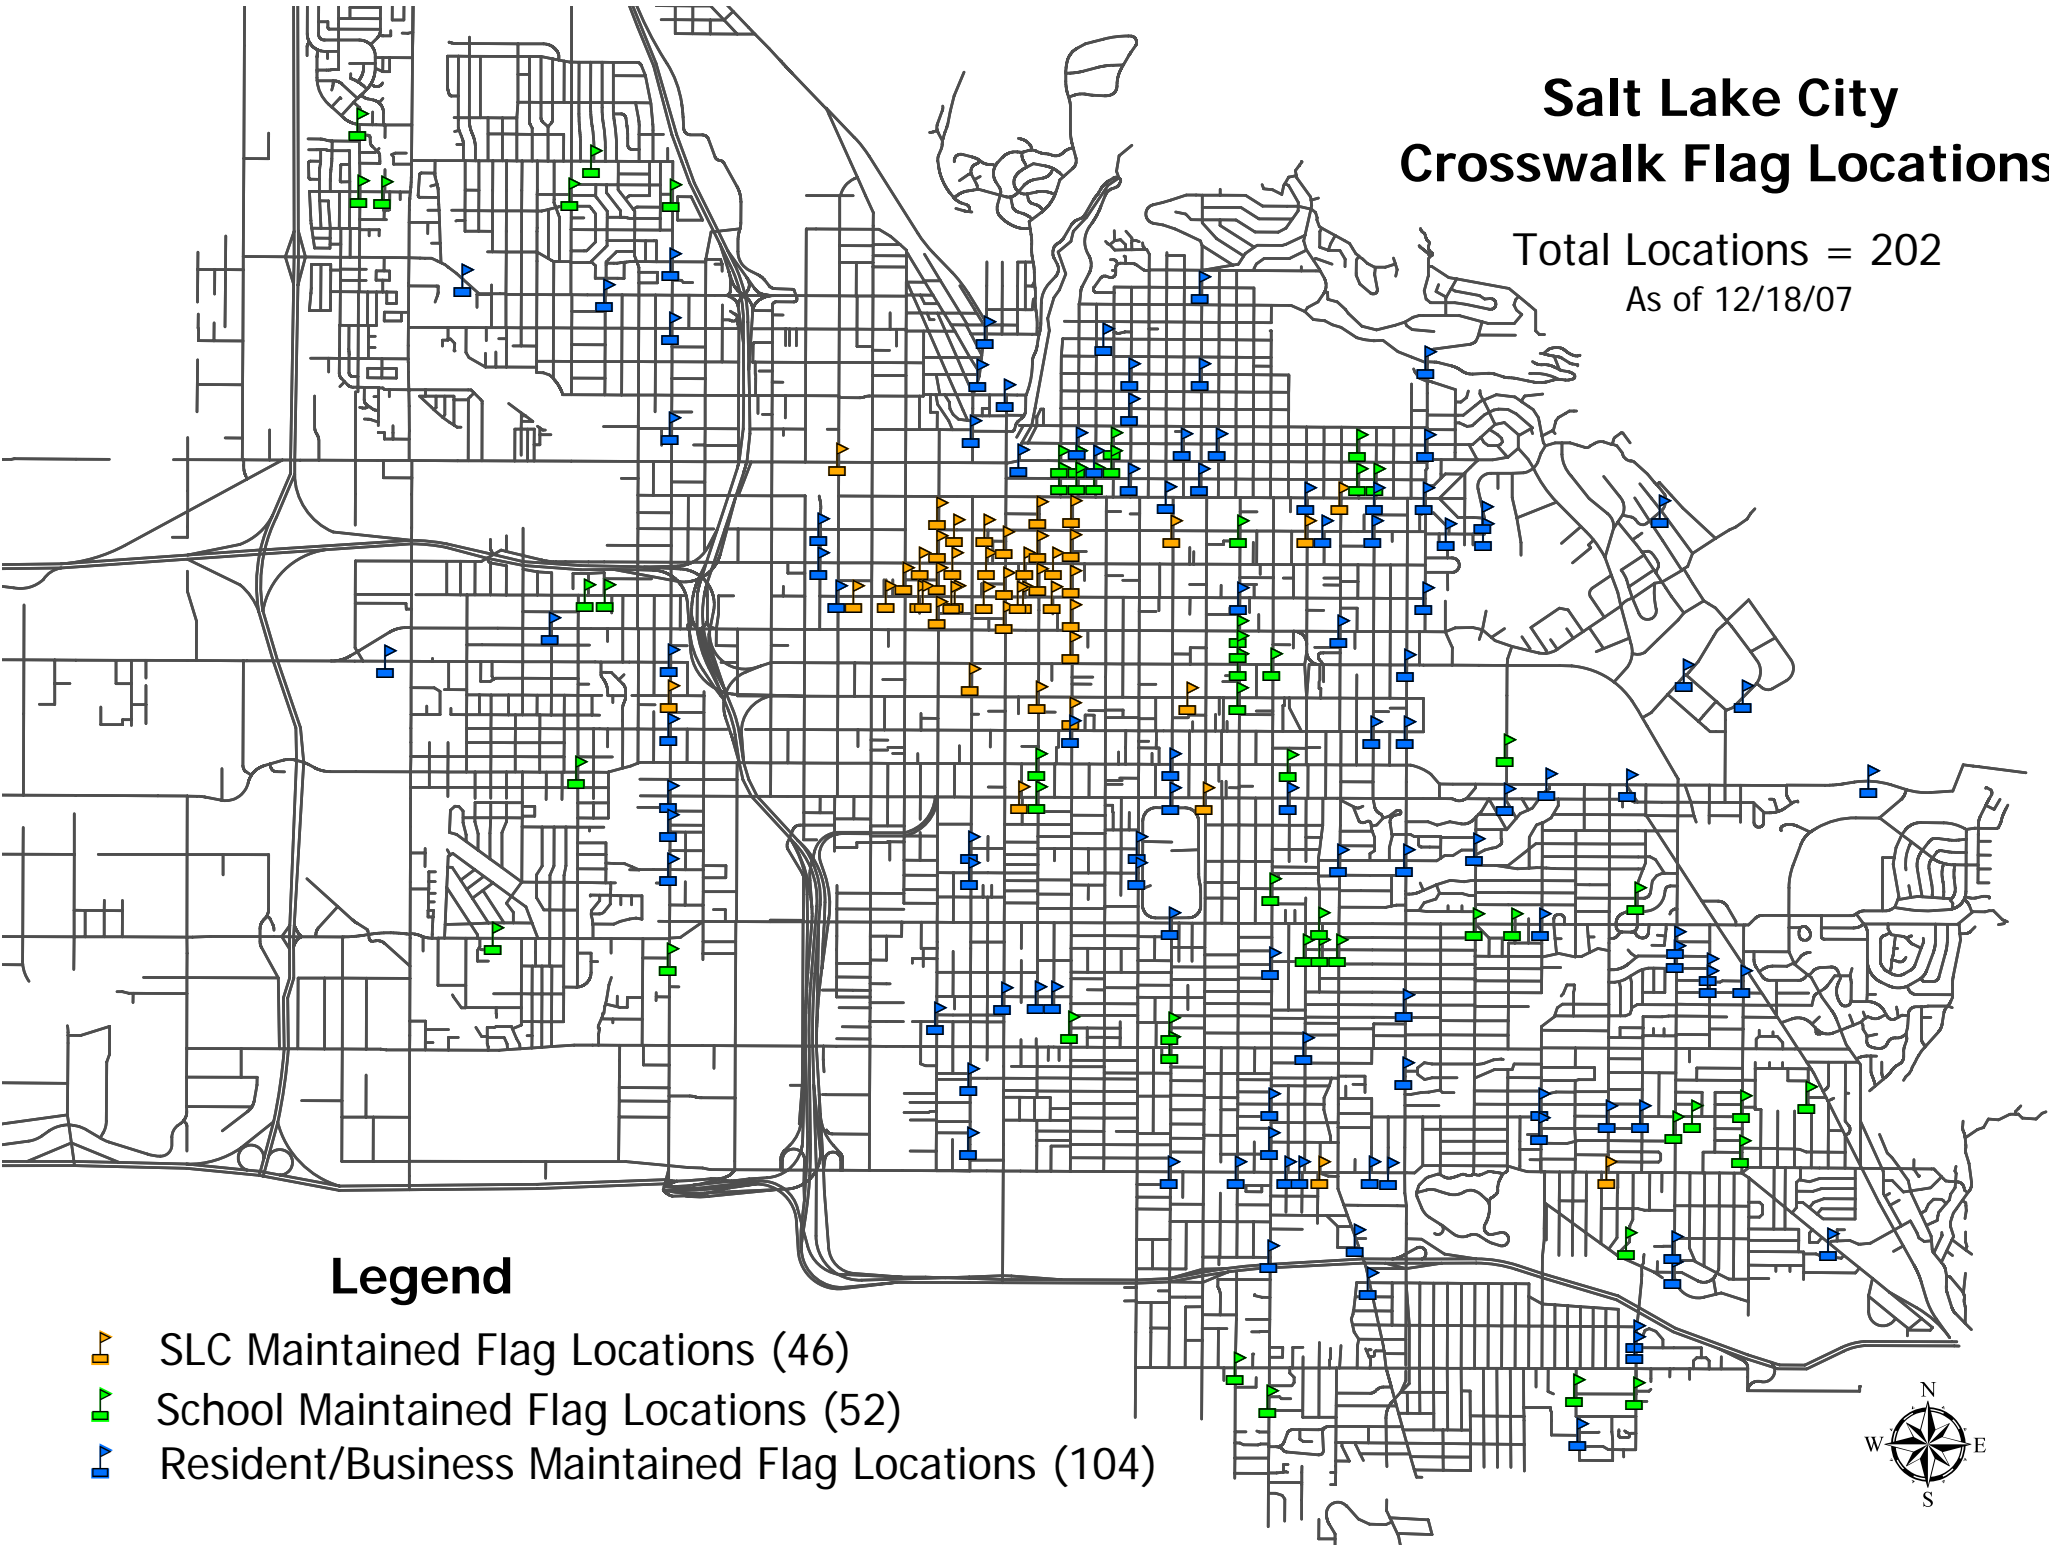

Salt Lake City Crosswalk Flag Locations

Total Locations = 202
As of 12/18/07

Legend

-  SLC Maintained Flag Locations (46)
-  School Maintained Flag Locations (52)
-  Resident/Business Maintained Flag Locations (104)