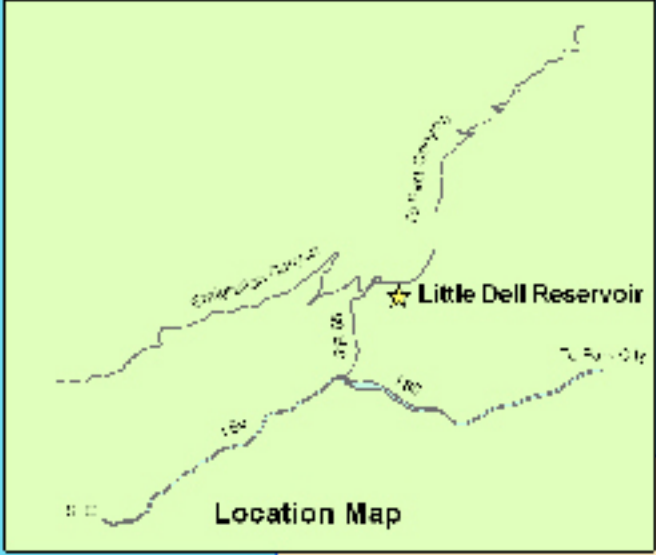

State Highway 65

Gate House

Meadow Road

Hand Launch Boat Ramp

Little Dell Reservoir

Hand Launch Boat Ramp

Boat Ramp Turnaround

	Picnic Area
	ADA Accessible
	Covered Picnic Area
	Restroom
	Information
	Gate House
	Trail
	Road

Donner Reed & Mormon Pioneer Trail

To East Canyon

Emigration Canyon

Parking

Parking

Parking