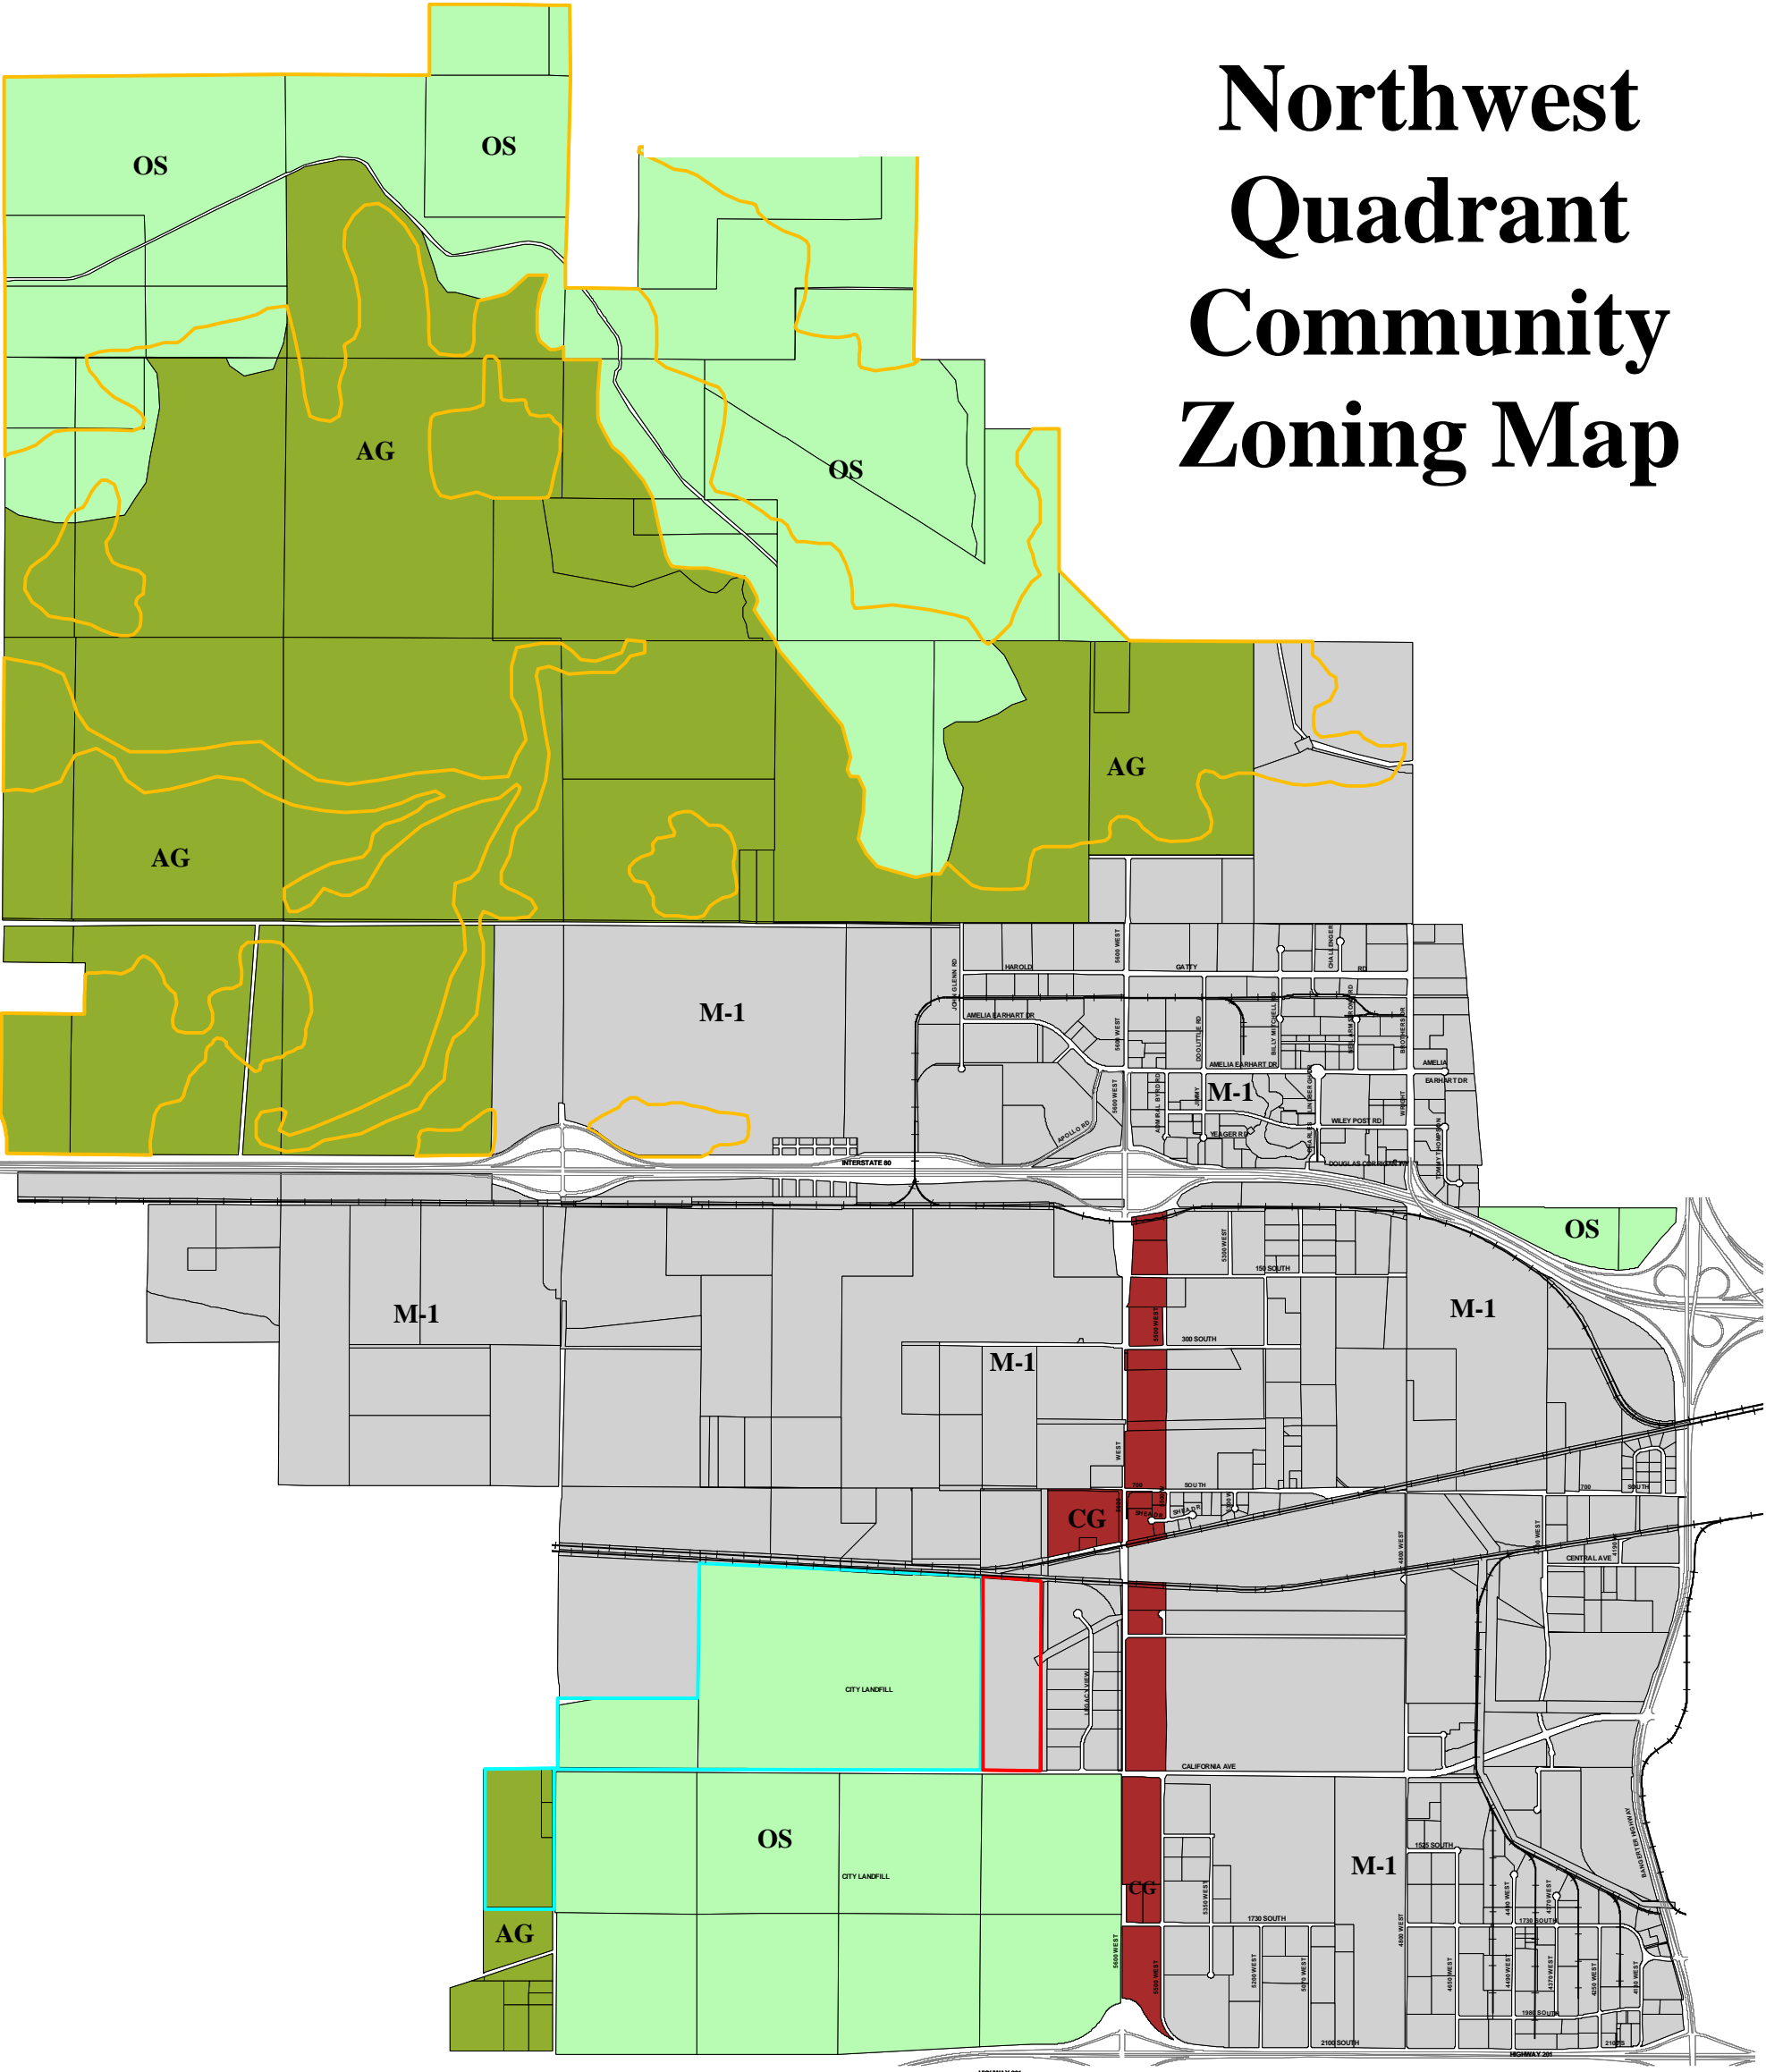

# Northwest Quadrant Community Zoning Map

## Map Legend

-  Lowland Conservancy Overlay District
-  Transitional Overlay District
-  Landfill Overlay District
-  AG, Agriculture
-  CG, General Commercial
-  M-1, Light Manufacturing
-  OS, Open Space